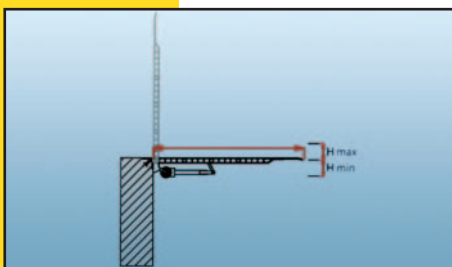

Swinging aluminium bridge : fixed version Model ED CR

- Width : 1000 or 1650 mm
 Length : from 530 to 930 mm
 Capacity : from 3000 to 4000 Kg.
 Options:
- angle beam to bolt or weld
 - dock bumpers

Swinging aluminium bridge : sliding version (on rail) Model ED TR

- Width : 1000 or 1650 mm
 Length : from 530 to 930 mm
 Capacity : from 3000 to 4000 Kg.
 Options:
- sliding rail to bolt or weld
 - dock bumpers

Compensated swinging aluminium bridge : sliding version (on rail) Model ED GZ

- Width : 1650 or 2000 mm
 Length : from 1400 to 1900 mm
 Capacity : 4000 Kg.
 Options:
- angle beam to bolt or weld
 - sliding rail to weld
 - dock bumpers.

EURODOCK aluminium range can offer raising chock as well. We can also supply with dock leveller whether it is standard or made to measure dimensions.