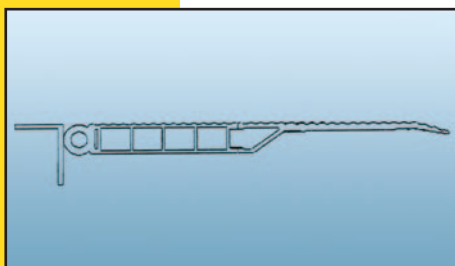

PASARELA BASCULANTE FIJA TIPO ED CR

1. Ancho : .....1000 ó 1650 mm
   Largo (uña incluida) : .....de 530 a 930 mm
   Capacidad : .....3000 ó 4000 Kg
   Opciones disponibles :
2. Ángulo de fijación para taladrar
   - Topes de muelle