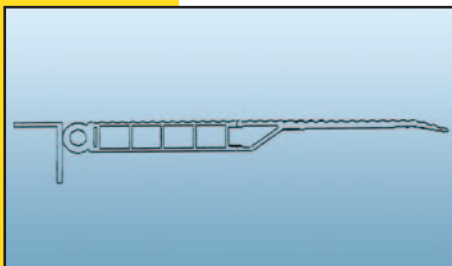

LOADING BAY EQUIPMENT AND SAFETY SYSTEMS

ZONE ARTISANALE DU PARDY - 01480 FRANS
TEL : +33 4 74 09 57 57 - Fax : +33 4 74 09 57 58
<http://www.eurodock.com>

Removable aluminium bridge Model ED PL

- Width : 1250 or 1650 mm
 Length : from 600 to 2500 mm
 Capacity : from 3000 to 6000 Kg.
 Options:
- handful for shifting by forklift
 - manual trolley for carrying out
 - dock bumpers

Swinging aluminium bridge : fixed version Model ED CR

- Width : 1000 or 1650 mm
 Length : from 530 to 930 mm
 Capacity : from 3000 to 4000 Kg.
 Options:
- angle beam to bolt or weld
 - dock bumpers

Swinging aluminium bridge : sliding version (on rail) Model ED TR