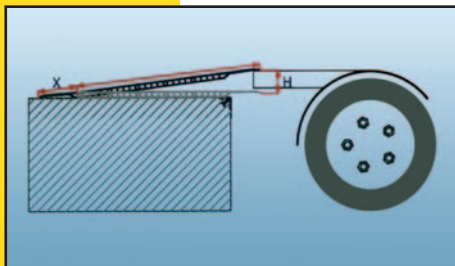

- Width : 1650 or 2000 mm
 Length : from 1400 to 1900 mm
 Capacity : 4000 Kg.
 Options:
- angle beam to bolt or weld
 - sliding rail to weld
 - dock bumpers.

EURODOCK aluminium range can offer raising chock as well. We can also supply with dock leveller whether it is standard or made to measure dimensions.

<http://www.eurodock.com>

PASARELA DE CARGA MOVIL TIPO ED PL

- Ancho :1250 ó 1650 mm
Largo (uña incluida) :de 600 a 1250 mm
Capacidad :3000 ó 6000 Kg.
Opciones disponibles:
- Tiradores por presión para carretilla elevadora
 - Carretilla manual para colocación y desplazamiento
 - Topes de muelle