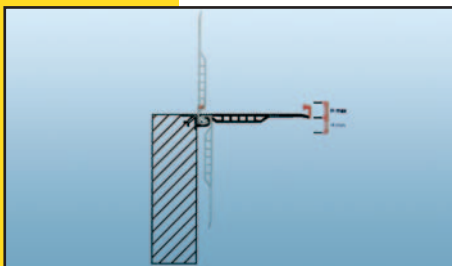

LOADING BAY EQUIPMENT AND SAFETY SYSTEMS

ZONE ARTISANALE DU PARDY - 01480 FRANS
TEL : +33 4 74 09 57 57 - Fax : +33 4 74 09 57 58
<http://www.eurodock.com>

Removable aluminium bridge Model ED PL

- Width : 1250 or 1650 mm
 Length : from 600 to 2500 mm
 Capacity : from 3000 to 6000 Kg.
 Options:
- handful for shifting by forklift
 - manual trolley for carrying out
 - dock bumpers

Swinging aluminium bridge : fixed version Model ED CR

- Width : 1000 or 1650 mm
 Length : from 530 to 930 mm
 Capacity : from 3000 to 4000 Kg.
 Options:
- angle beam to bolt or weld
 - dock bumpers

Swinging aluminium bridge : sliding version (on rail) Model ED TR